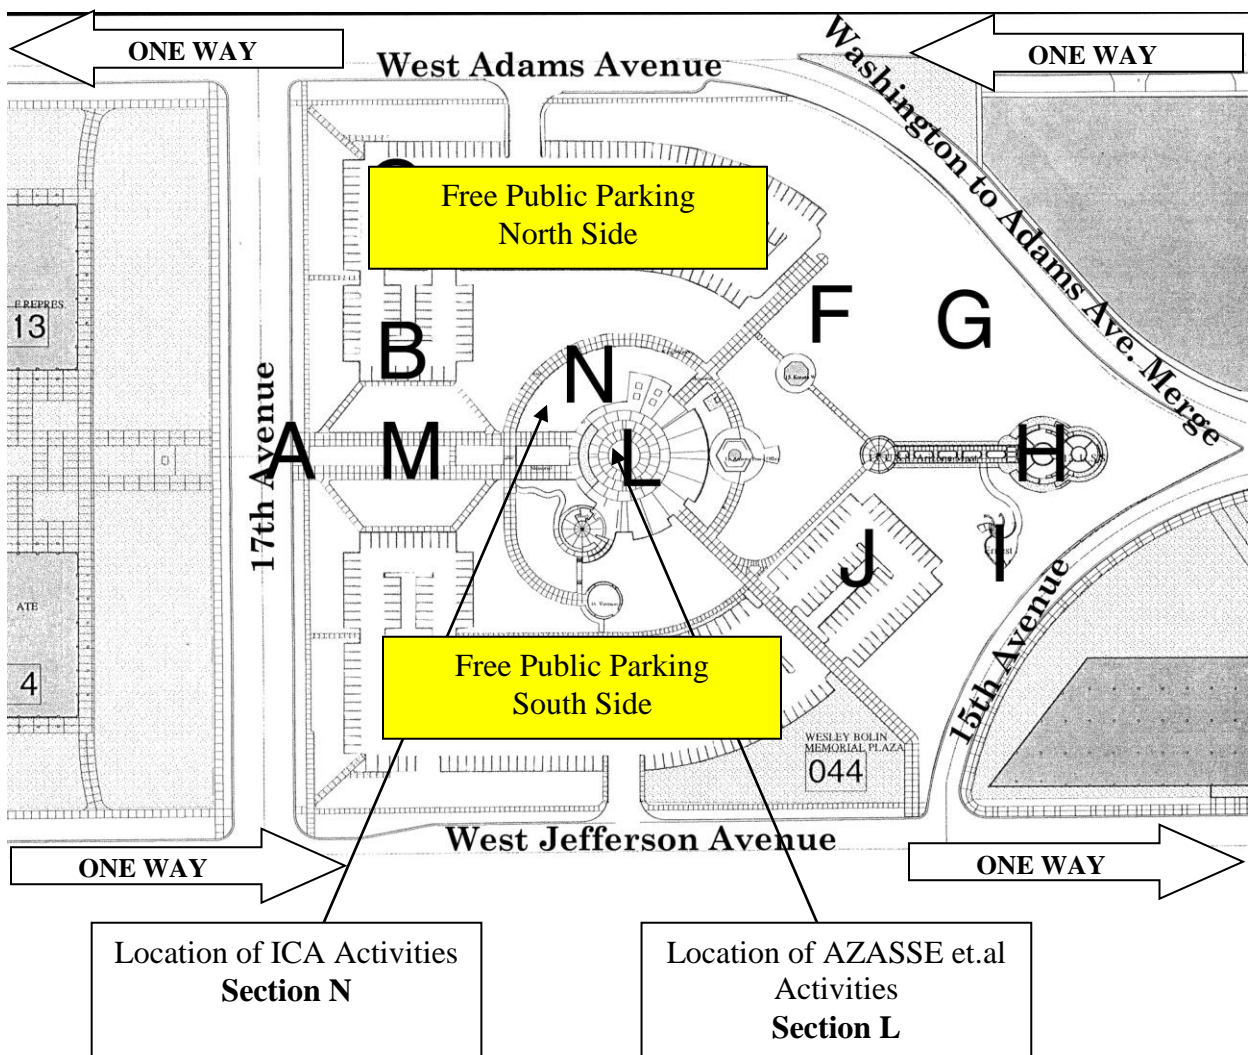

Workers Memorial Day

April 28, 2017

Wesley Boland Plaza

Site Map

-N-

Workers Memorial Day

April 28, 2017

Wesley Boland Plaza

Event Layout Map